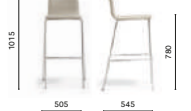

SIZES / DIMENSIONI

5683 *

5684 *

5685 *

5689 *

5686

5687

5681

5688

Seating / Sedute

FINISHES / FINITURE

coated oak / rovere verniciato

RS
Bleached oak
Rovere sbiancato

W
Wenge
Wengè

AN
Black
Nero

V101

V102

V103

steel / acciaio

CR
Chromed
Cromato

OA
Antique brass
Ottone anticato

powder coated / verniciato

CERTIFICATES / CERTIFICAZIONI

For
5613 - 5614 - 5616 - 5617

INGA WOOD