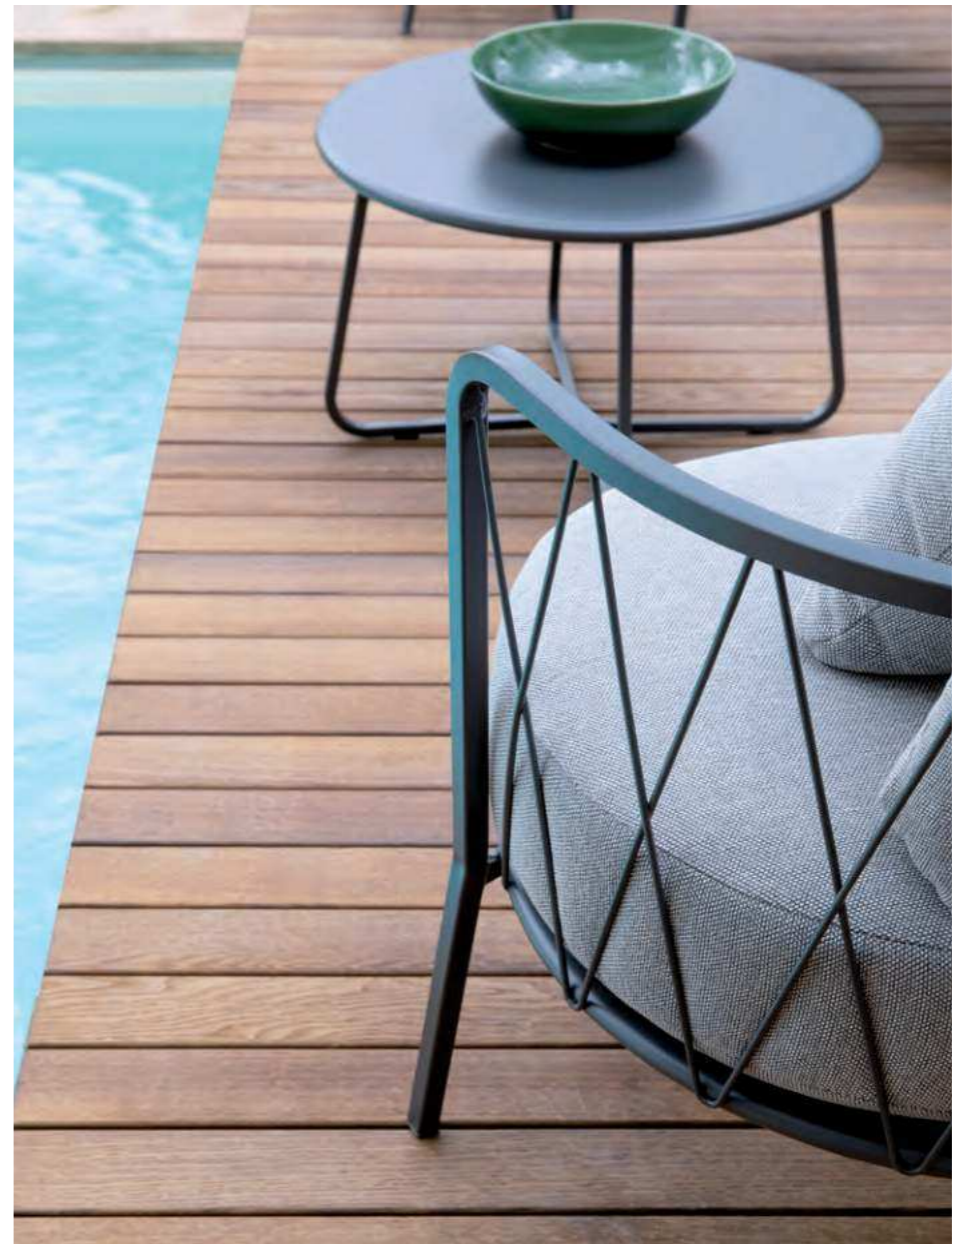

DAISY

DAISY

#PROFESSIONAL EXPERIENCE

Villa Crespi is the enchanting lakeside space on the Orta lake made famous by chef Antonino Cannavacciuolo's three-starred cuisine: a blend of elegance and style where the joy of beauty is palpable. "Vermobil's outdoor furniture is the perfect solution for providing guests with functional pieces, a sense of harmony, and quality design, decorating communal spaces in a balanced and soft manner, embodying taste and full relaxation."