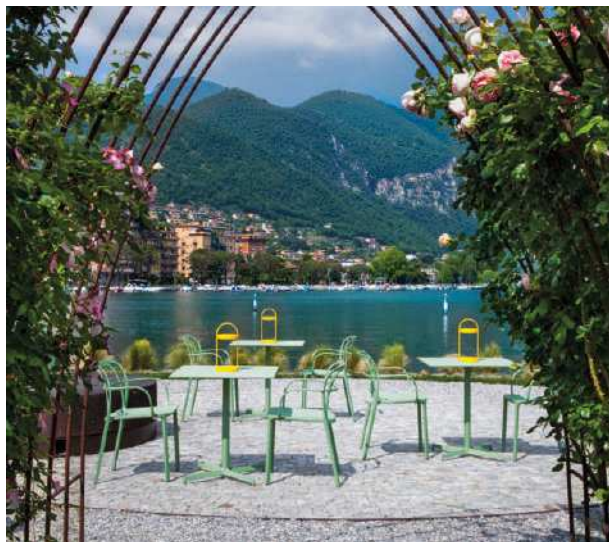

Temporary Installation

Paratico, Italy

Project: Outdoor

SIZES / DIMENSIONI

5420

Dining table base,
die-cast aluminium base

COLUMN Ø 50
TOP MAX 700x700, Ø 800

5420 H400

Coffee table base,
die-cast aluminium base

COLUMN Ø 50
TOP MAX 700x700, Ø 800

5424

Poseur table base,
die-cast aluminium base

COLUMN Ø 50
TOP MAX 700x700, Ø 700

5430

Dining table base,
die-cast aluminium base

COLUMN Ø 50
TOP MAX 900x900, Ø 1000

5430 H400

Coffee table base,
die-cast aluminium base

COLUMN Ø 50
TOP MAX 900x900, Ø 1000

5434

Poseur table base,
die-cast aluminium base

COLUMN Ø 50
TOP MAX 700x700, Ø 800

FINISHES / FINITURE

aluminium table base / basamento in alluminio

LU
Polished
Lucidato

QA
Antique brass
Ottone anticato

TN
Titanium
Titanio

any standard colour in powder coated finish table base
basamento verniciato in tutti i colori standard