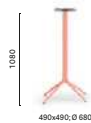

5476

Aluminium poseur table base, four legs

COLUMN Ø 60
TOP MAX 700x700, Ø 800