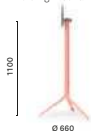

5474T

COLUMN Ø 55
TOP MAX 600x600, Ø 600