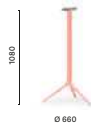

5474

Aluminium poseur table base, three legs

COLUMN Ø 55
TOP MAX 600x600, Ø 600