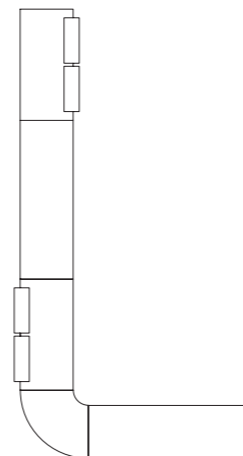

Modular sofas with 90° corner connection element and white varnished steel structure.

Go Check - T9V2, T9V3

In this page:

1x 2-seater bench:
L. 147 cm P. 70 cm

1x 90° corner

1x 2-seater modular sofa with backrest:
L. 147 cm P. 77 cm

1x 2-seater modular sofa with backrest and armrest:
L. 152 cm P. 77 cm

In this page:

- 1x 3-seater modular sofa with backrest and armrest:
L. 215 cm P. 77 cm
- 1x 45° corner
- 1x 2-seater sofa with backrest:
L. 147 cm P. 77 cm

On the next page:

- 2x 2-seater modular sofa with backrest:
L. 147 cm P. 77 cm
- 2x 3-seater bench:
L. 210 cm P. 70 cm
- 1x 90° corner

FEDRA SOFA

Poltrona con struttura in acciaio cromato.

Armchair with chrome-plated steel structure.

King Flex - XFYD, XFML

Fedra

– design d.FLUX –

Specifi che tecniche / Technical specifications

FEDRA SOFA

L 80 cm
B 51 cm
P 77 cm
Hs 44 cm
Hr 78 cm

L 157 cm
B 127 cm
P 77 cm
Hs 44 cm
Hr 78 cm

L 220 cm
B 181 cm
P 77 cm
Hs 44 cm
Hr 78 cm