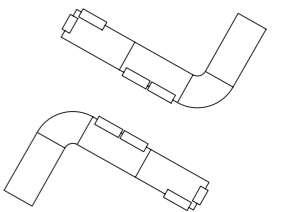

On the previous page:

1x 1-seater modular sofa with backrest and armrest:
L. 76,5 cm P. 77 cm

2x 45° corner

1x 2-seater modular sofa with backrest:
L. 147 cm P. 77 cm

1x 1-seater bench
L. 70 cm P. 70 cm

FEDRA BENCH

Panca a 3 posti con bracciolo alto e basso. Struttura in acciaio verniciato nero.

3-seater bench with high and low armrest. Black varnished steel structure.

King Flex - XFYD

FEDRA MODULAR SOFA

Divani modulari con elemento di connessione angolare a 90° e struttura in acciaio verniciato bianco.

Modular sofas with 90° corner connection element and white varnished steel structure.

Go Check - T9V2, T9V3

In this page:

1x 2-seater bench:
L. 147 cm P. 70 cm

1x 90° corner

1x 2-seater modular sofa with backrest:
L. 147 cm P. 77 cm

1x 2-seater modular sofa with backrest and armrest:
L. 152 cm P. 77 cm

In this page:

- 1x 3-seater modular sofa with backrest and armrest:
L. 215 cm P. 77 cm
- 1x 45° corner
- 1x 2-seater sofa with backrest:
L. 147 cm P. 77 cm