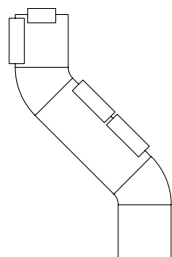

On the previous page:

1x 1-seater modular sofa with backrest and armrest:
L. 76,5 cm P. 77 cm

2x 45° corner

1x 2-seater modular sofa with backrest:
L. 147 cm P. 77 cm

1x 1-seater bench
L. 70 cm P. 70 cm

FEDRA BENCH

Modular sofas with 90° corner connection element and white varnished steel structure.

Go Check - T9V2, T9V3

In this page:

1x 2-seater bench:
L. 147 cm P. 70 cm

1x 90° corner

1x 2-seater modular sofa with backrest:
L. 147 cm P. 77 cm

1x 2-seater modular sofa with backrest and armrest:
L. 152 cm P. 77 cm

In this page:

- 1x 3-seater modular sofa with backrest and armrest:
L. 215 cm P. 77 cm
- 1x 45° corner
- 1x 2-seater sofa with backrest:
L. 147 cm P. 77 cm

On the next page:

- 2x 2-seater modular sofa with backrest:
L. 147 cm P. 77 cm
- 2x 3-seater bench:
L. 210 cm P. 70 cm
- 1x 90° corner

FEDRA SOFA

Poltrona con struttura in acciaio cromato.

Armchair with chrome-plated steel structure.