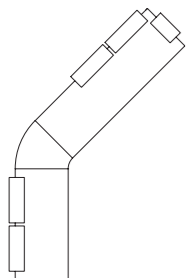

Modular sofas with 90° corner connection element and white varnished steel structure.

Go Check - T9V2, T9V3

In this page:

1x 2-seater bench:
L. 147 cm P. 70 cm

1x 90° corner

1x 2-seater modular sofa with backrest:
L. 147 cm P. 77 cm

1x 2-seater modular sofa with backrest and armrest:
L. 152 cm P. 77 cm

In this page:

- 1x 3-seater modular sofa with backrest and armrest:
L. 215 cm P. 77 cm
- 1x 45° corner
- 1x 2-seater sofa with backrest:
L. 147 cm P. 77 cm

On the next page:

- 2x 2-seater modular sofa with backrest:
L. 147 cm P. 77 cm
- 2x 3-seater bench:
L. 210 cm P. 70 cm
- 1x 90° corner

FEDRA SOFA

Poltrona con struttura in acciaio cromato.

Armchair with chrome-plated steel structure.