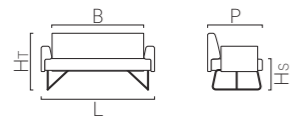

Modular sofas with 90° corner connection with melamine top and white varnished steel structure.

King Flex - XFYD, XFML

FEDRA BENCH

Panche a 2 posti con struttura in acciaio verniciato bianco.

2-seater benches with white varnished steel structure.

King Flex - XFYD, XFML

Fedra

– design d.FLUX –

Specifi che tecniche / Technical specifications

FEDRA SOFA

L 80 cm
B 51 cm
P 77 cm
Hs 44 cm
Hr 78 cm

L 157 cm
B 127 cm
P 77 cm
Hs 44 cm
Hr 78 cm

L 220 cm
B 181 cm
P 77 cm
Hs 44 cm
Hr 78 cm