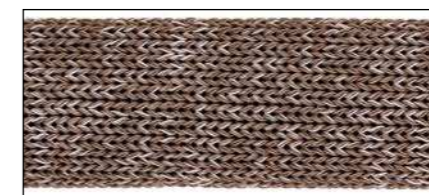

ALU ANTHRACITE

ALU TAUPE

ALU BLACK

PP WHITE

PP OLIVE GREEN

PP ANTHRACITE

PP BLACK

TESSUTI TEXTILENE TEXTILENE FABRICS

CORDE TEXTILENE TEXTILENE ROPES

TAUPE 14 mm

MIXED BROWN 14 mm

BEIGE 30 mm

MIXED BROWN 30 mm

TAUPE 30 mm

DARK GREY 30 mm

DARK GREEN 30 mm

CAMPIONI TESSUTO FABRIC SAMPLES

CHAMPAGNE OLEFIN

BROWN OLEFIN

LIGHT GREY OLEFIN

DARK GREY OLEFIN

BEIGE OLEFIN

GREY OLEFIN

LEAD CHINE