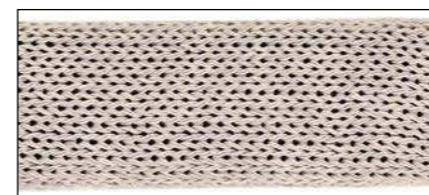

ALU ANTHRACITE

ALU TAUPE

ALU BLACK

PP WHITE

PP OLIVE GREEN

PP ANTHRACITE

PP BLACK

TESSUTI TEXTILENE TEXTILENE FABRICS

WHITE

LIGHT GREY

CHAMPAGNE

TAUPE

MIXED BLACK

BLACK

BLACK/GOLD

SILVER BLACK

CORDE TEXTILENE TEXTILENE ROPES

TAUPE 14 mm

MIXED BROWN 14 mm

BEIGE 30 mm

MIXED BROWN 30 mm

TAUPE 30 mm

DARK GREY 30 mm

DARK GREEN 30 mm