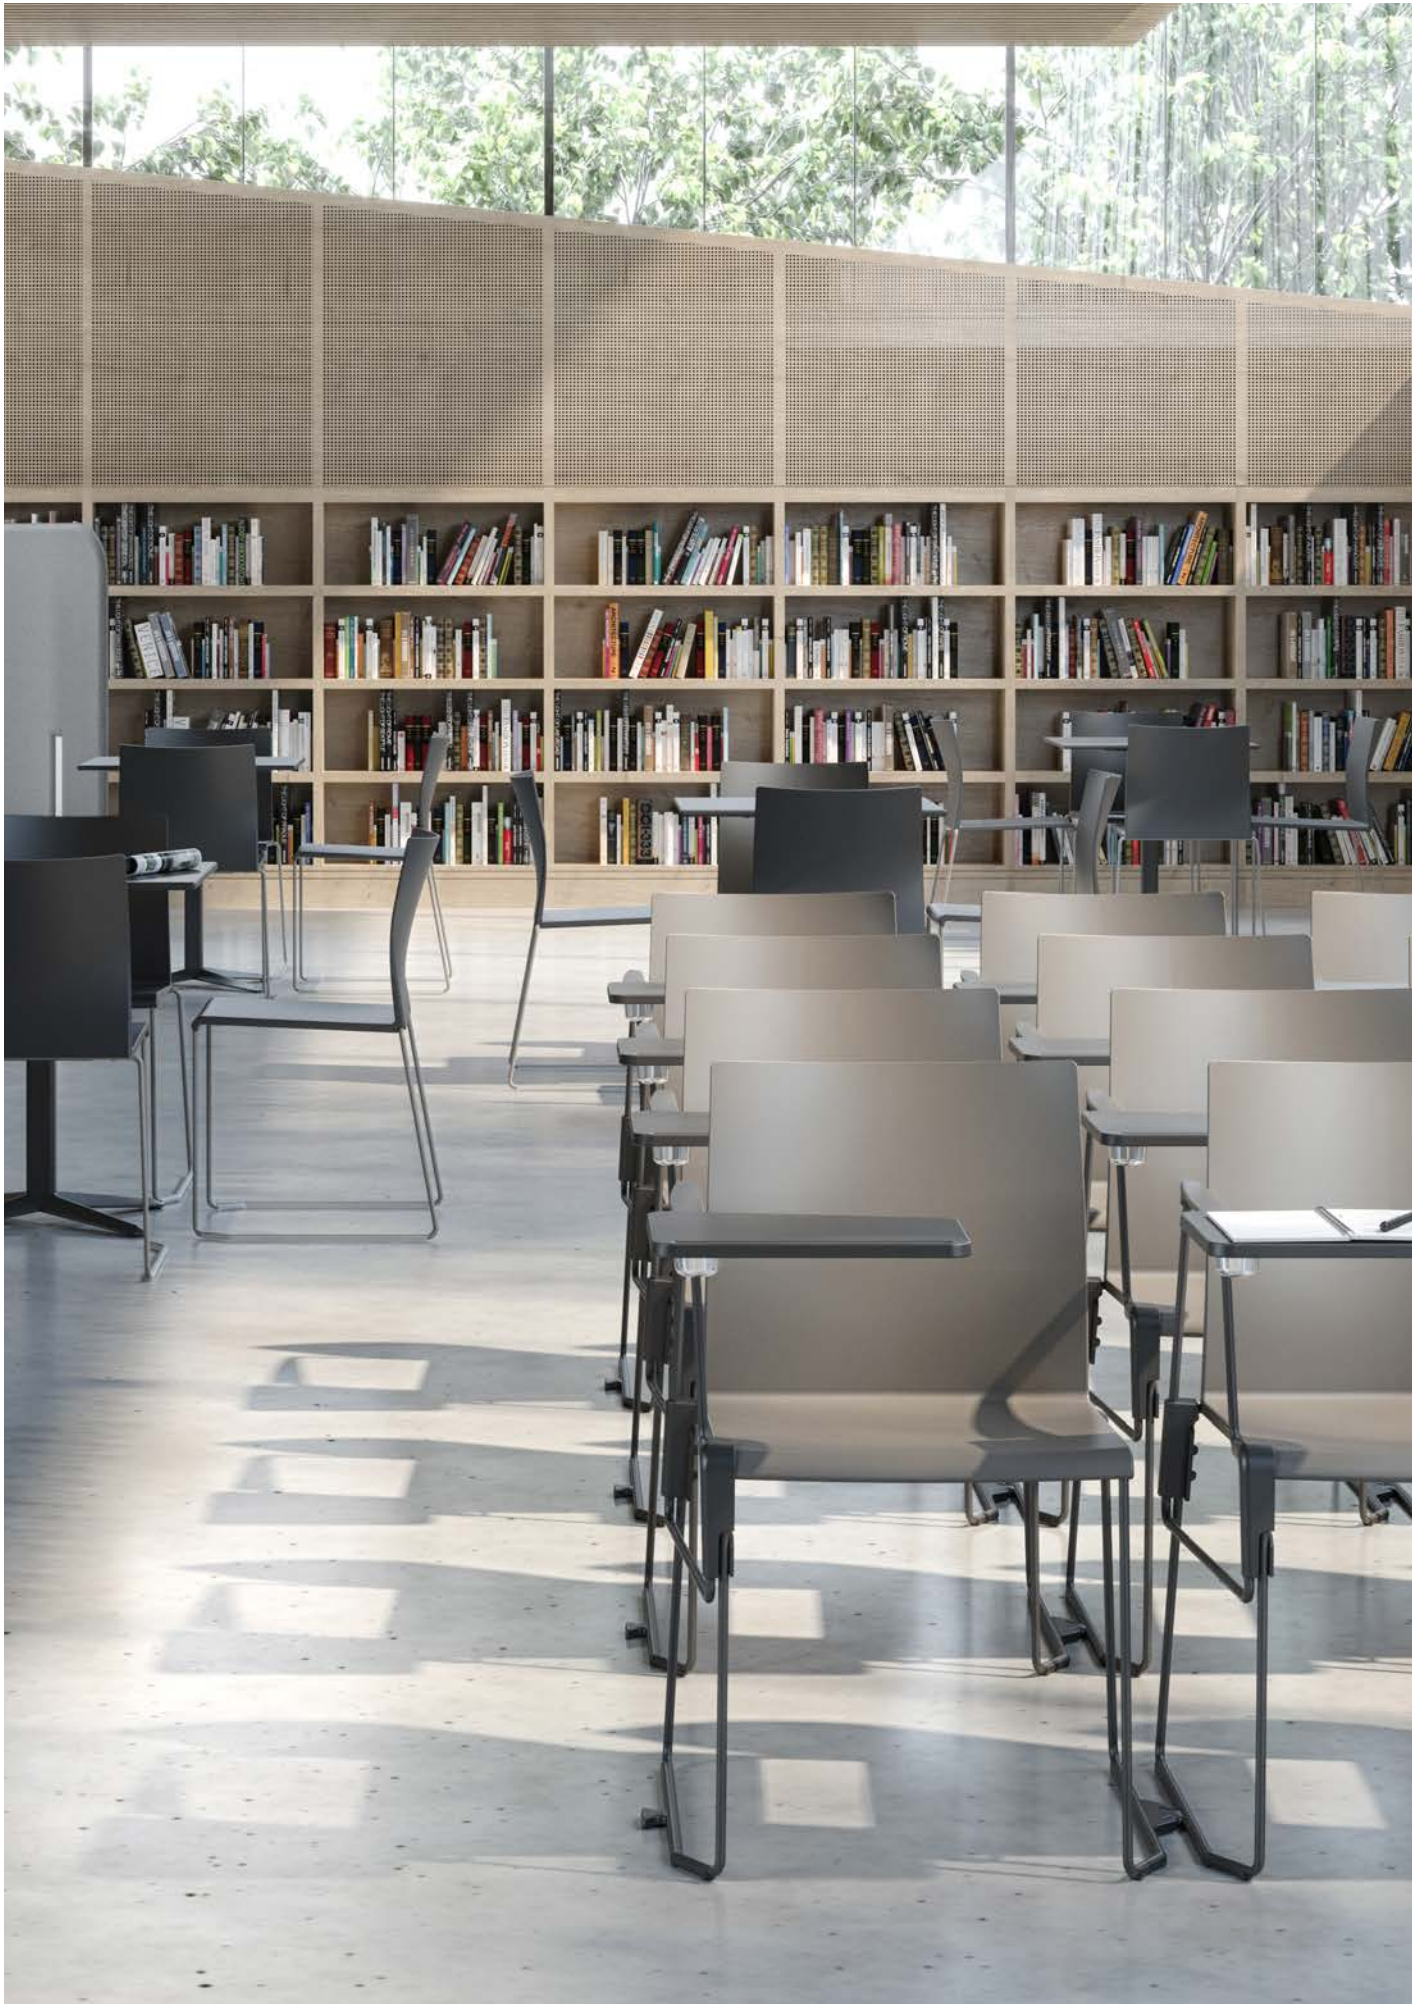

Artesia Stool

Forsix Design

Its design, conceived by Forsix, is the perfect blend of sobriety and technique, combined with a product created for use in conference rooms, waiting areas, meetings or public spaces. Thanks to the clean lines, the Artesia collection fits perfectly and with elegance to the most prestigious hospitality settings: the perfect partner for hotels, restaurants and bars. The Artesia stool is stackable and made from a technopolymer shell and a metal rod frame, both available in vibrant trendy colors.