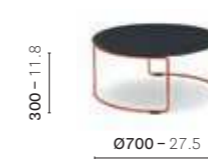

SIZES / DIMENSIONI

mm - in

CRTD_42X45

Coffee table, steel rode frame, solid laminate top

CRTD_70X30

Coffee table, steel rode frame, solid laminate or steel top

CRTD_59X25

Coffee table, steel rode frame, solid laminate or steel top