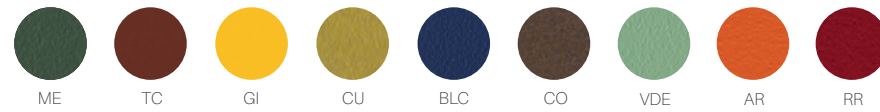

# STEP

Design: Team Vermobil

FEATURES\_ **STEP** COLLECTIONMETAL / **METALLO**

standard colours / colori standard

special colours / colori speciali

**ST105**

sedia / chair

pieghevole / foldable