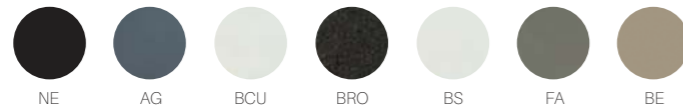

ST105_SEDIA PIEGHEVOLE / FOLDABLE CHAIR ST7050_TAVOLO PIEGHEVOLE / FOLDABLE TABLE 70X50

STEP

Design: Team Vermobil

FEATURES_ **STEP** COLLECTIONMETAL / **METALLO**

standard colours / colori standard

special colours / colori speciali