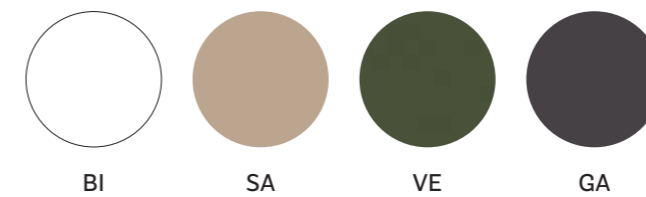

Park Hotel ai Cappuccini

Gubbio, Italy

Project: Hotel
Products: Plus armchair,
Bold table

SIZES / DIMENSIONI

mm - in

630
Polypropylene armchair

631
Polyethylene lounge armchair

636
Polyethylene sofa

630.3
Cushion for armchair only
WIDTH: 430 - 16.9

631.3
Cushion for lounge armchair only
WIDTH: 515 - 20.3

636.3
Cushion for sofa only
WIDTH: 515 - 20.3

FINISHES / FINITURE

polypropylene
polipropilene (Plus armchair)

polyethylene
polietilene (Plus Air lounge armchair and sofa)

CERTIFICATES / CERTIFICAZIONI

Safety, strength and durability tests
Prove di sicurezza, resistenza e durata
EN 1728:2000

For 630