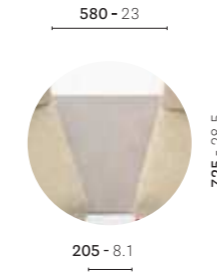

Rectangular connecting top

THICKNESS: 30 - 1.2

DN020

Angular connecting top

THICKNESS: 30 - 1.2

Protective covers available
Disponibili coperture protettive

Pillowcases for lateral, seat and backrest cushions available
Disponibili federe cuscini laterali, sedile e schienale