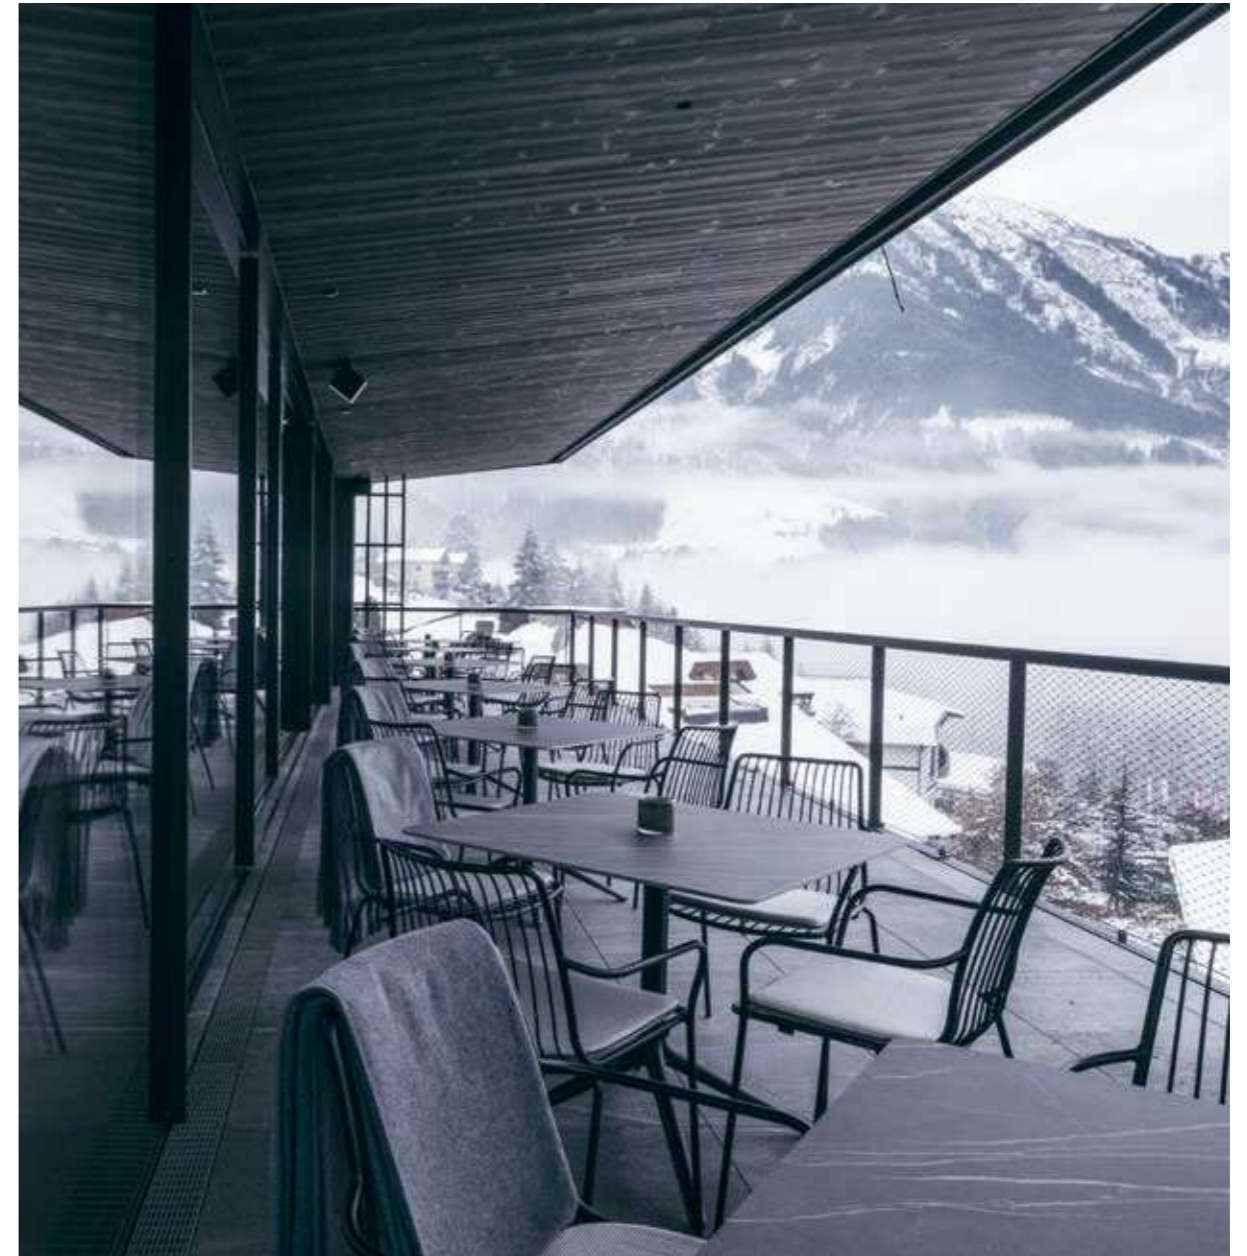

Products: Nolita chaise longue, Circuit coffee table, Panarea lounge armchair

NOLITA

Bassa Maina Villas & Suites

Areopoli, Greece

Project: Hotel

Products: Nolita armchair and table

Haven Mountain Retreat

Sankt Johann im Pongau, Austria