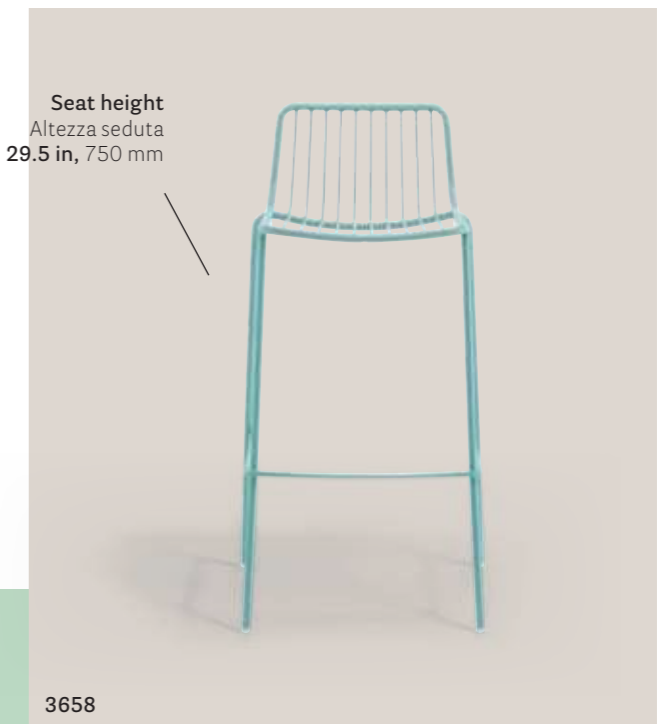

Table tavolo Nolita
Side chair sedia Nolita
Armchair poltrona Nolita

SIDE CHAIR - ARMCHAIR

SIDE CHAIR

LOUNGE ARMCHAIR

SIDE CHAIR — BARSTOOL

Seat height
Altezza seduta
29.5 in, 750 mm

CHAISE LONGUE

LEISURE