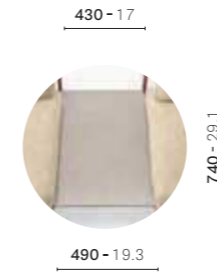

DN010

Rectangular connecting top

THICKNESS: 30 - 1.2