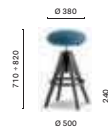

ARKW6/2
Solid oak wood, water based finish
barstool, steel footrest and padded seat