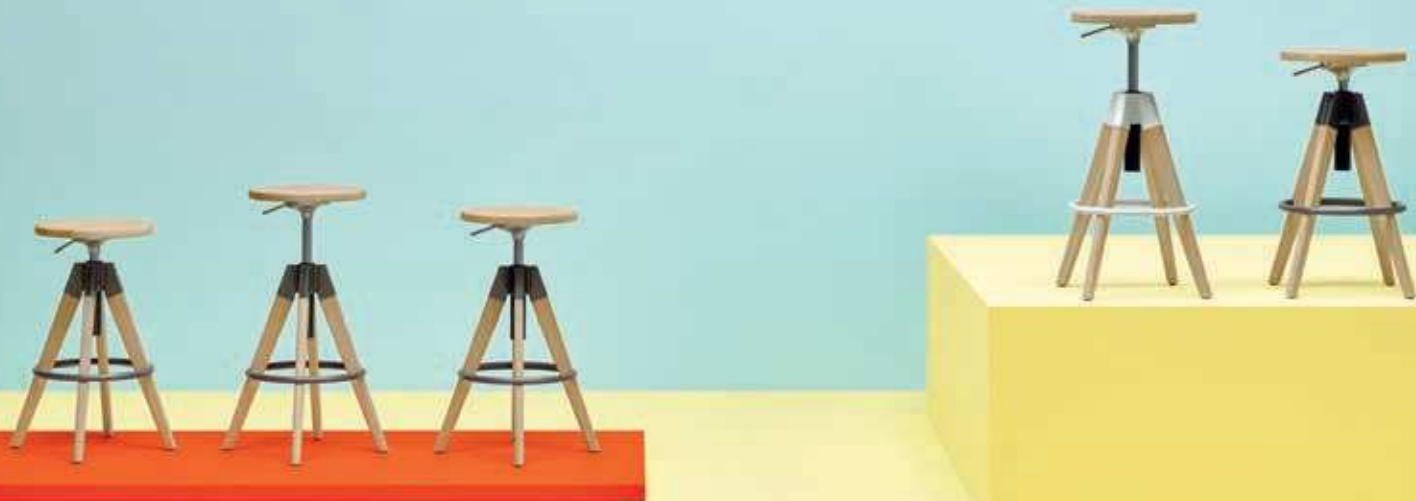

Arki-Stool

A perfect balance

DESIGN
Pedrali R&D, 2017

EN — Arki-Stool joins Arki collection which reviews the industrial look in a functional way. A steel footrest on the legs creates a nice contrast to the naturalness of the wood.

IT — Arki-Stool amplia la collezione Arki che rivisita il look industriale in chiave funzionale. Un poggiatesta in acciaio abbraccia le gambe, creando un piacevole contrasto con la naturalezza del legno.

Sofia, Bulgaria

Project: Offices

Products: Arki-Stool

Seating / Sedute

SIZES / DIMENSIONI

ARKW6 
Solid oak wood, water based
finish barstool, steel footrest

ARKW8 
Solid oak wood, water based
finish barstool, steel footrest