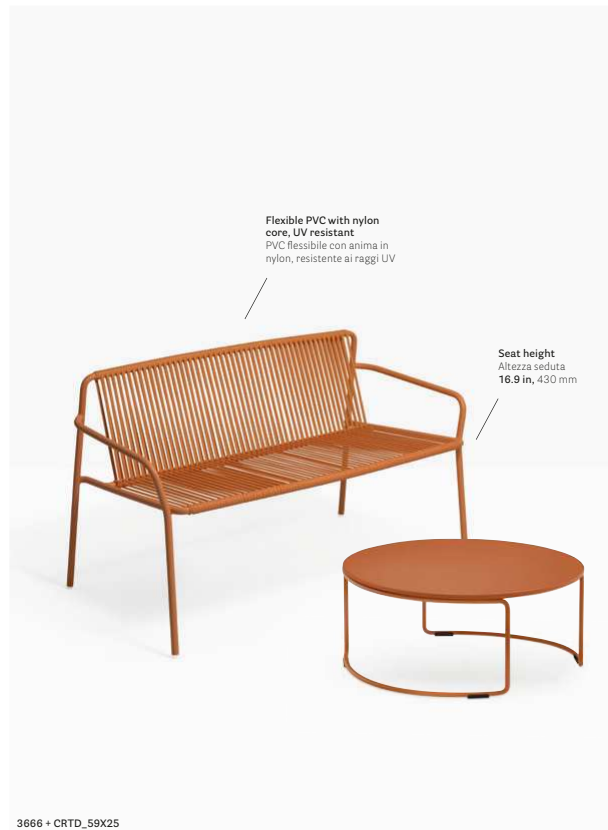

SOFA

Seat height
Altezza seduta
16.9 in, 430 mm

3666 + CRTD_59X25

TRIBECA — CIRCUIT