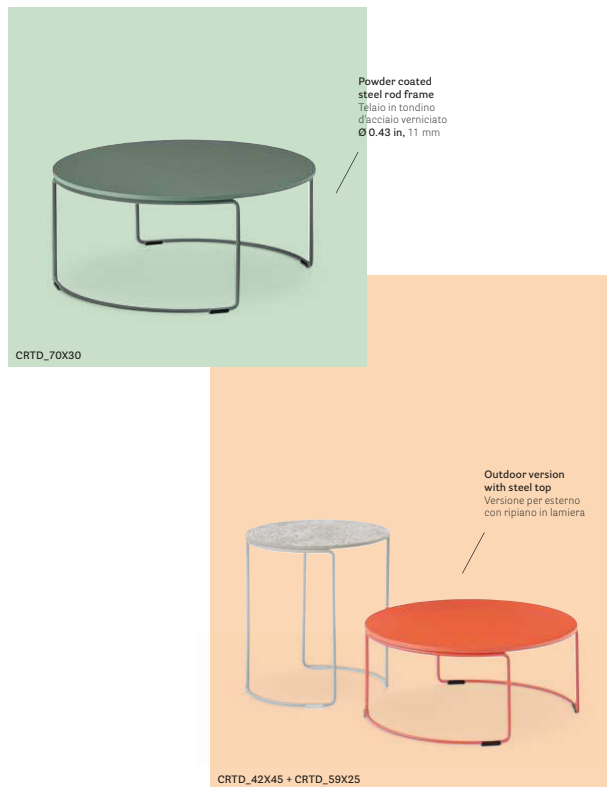

# Tribeca

Fasten your seat, belt!

DESIGN  
CMP Design, 2018

IT — Tribeca takes us back in time with a modern reinterpretation of classic Sixties patio chairs made from steel and woven cord. A true icon, revisited with new materials: a solid tubular frame, combined with the elasticity of a profile in vertically-woven plastic material.

TRIBECA

LOUNGE ARMCHAIR

Seating / Sedute

LIVING

TRIBECA

BARSTOOL

Seat height  
Altezza seduta  
30.5 in, 775 mm

Seat height  
Altezza seduta  
26.6 in, 675 mm

3668

3667

Seating / Sedute

SOFA

Flexible PVC with nylon  
core, UV resistant  
PVC flessibile con anima in  
nylon, resistente ai raggi UV

Seat height  
Altezza seduta  
16.9 in, 430 mm

3666 + CRTD\_59X25

TRIBECA — CIRCUIT

COFFEE TABLE

Coffee table tavolino Circuit

COFFEE TABLE