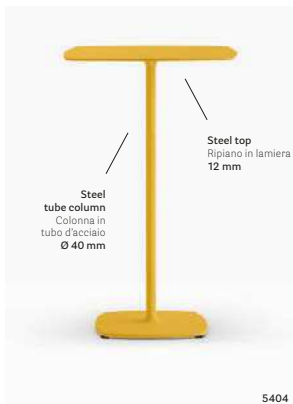

Steel top
Ripiano in lamiera
12 mm

Steel
tube column
Colonna in
tubo d'acciaio
Ø 40 mm

Nestlé Italia Headquarters

Assago, Milano, Italy