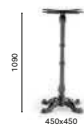

TOP MAX 700x700, Ø 900

FINISHES / FINITURE