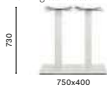

4467

Stainless steel
dining table base