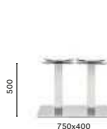

COLUMN 2x 80x80
TOP MAX 1600x900

4466

Stainless steel
poseur table base