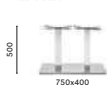

COLUMN 2x 50x50
TOP MAX 1600x900

4467 H500

Stainless steel coffee
table base