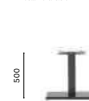

**4499**  
Stainless steel  
dining table base

COLUMN 4x Ø 76  
TOP MAX 1600x1600; Ø 2000

**4472**  
Stainless steel  
dining table base

COLUMN Ø 76  
TOP MAX 1200x800

**4472 H500**  
Stainless steel coffee  
table base

COLUMN Ø 76  
TOP MAX 1200x800

**4475**  
Stainless steel  
dining table base

COLUMN 50x50  
TOP MAX 1200x800

**4475 H500**  
Stainless steel coffee  
table base

COLUMN 50x50  
TOP MAX 1200x800

**4470/4471**  
Stainless steel  
dining table base

COLUMN 80x80  
TOP MAX 1400x900 - 1250x800 (HPL)

**4473**  
Stainless steel coffee  
table base

COLUMN 80x80  
TOP MAX 1400x900 - 1250x800 (HPL)

**4474**  
Stainless steel poseur table base

COLUMN 80x80  
TOP MAX 1200x700