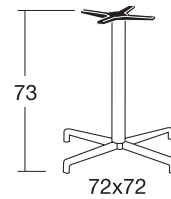

h. 73

colonna quadrata in alluminio
con angoli arrotondati
*square aluminium column
with rounded corners*

top max
Ø 100 cm
90x90 cm

staffe di fissaggio al piano in
alluminio pressofuso
*die cast aluminium brackets for
fastening to top*

Imballo: 1 pezzo
Packing: 1 piece

Peso unitario Kg 4,550
Unit weight

Misure imballo 67x11x58 cm
Packing sizes