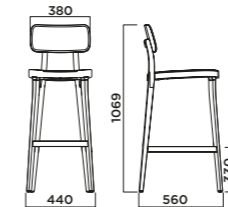

PORTA VENEZIA BAR STOOL