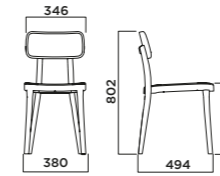

**PP512**  
Avocado green

**PP22**  
Tobacco

**PP102C**  
Mimosa yellow

**PP3020**  
Red

**PORTA VENEZIA CHAIR**

Features

Upholstery

**CATAS**