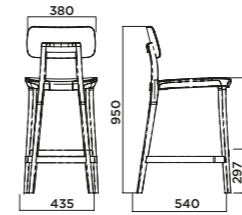

PORTA VENEZIA KITCHEN STOOL