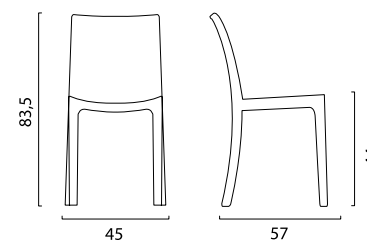

## DIMENSIONI | DIMENSIONS (cm)

## LOGISTICA | LOGISTIC

		PESO   WEIGHT (kg)
PZ. PALLET   PCS. PALLET	20	3,35
MISURE PALLET   PALLET DIM. (cm)	105 x 48 x 220 h	
PZ. BILICO   PCS. TRUCK	1.400	
PZ. 40' CTR   PCS. 40' CTN	1.200	

### DIMENSIONI | DIMENSIONS (cm)