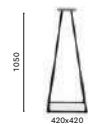

TOP MAX 800x800; Ø 800

5444

Steel poseur table base

TOP MAX 700x700; Ø 700

FINISHES / FINITURE

gold lacquered

laccato oro