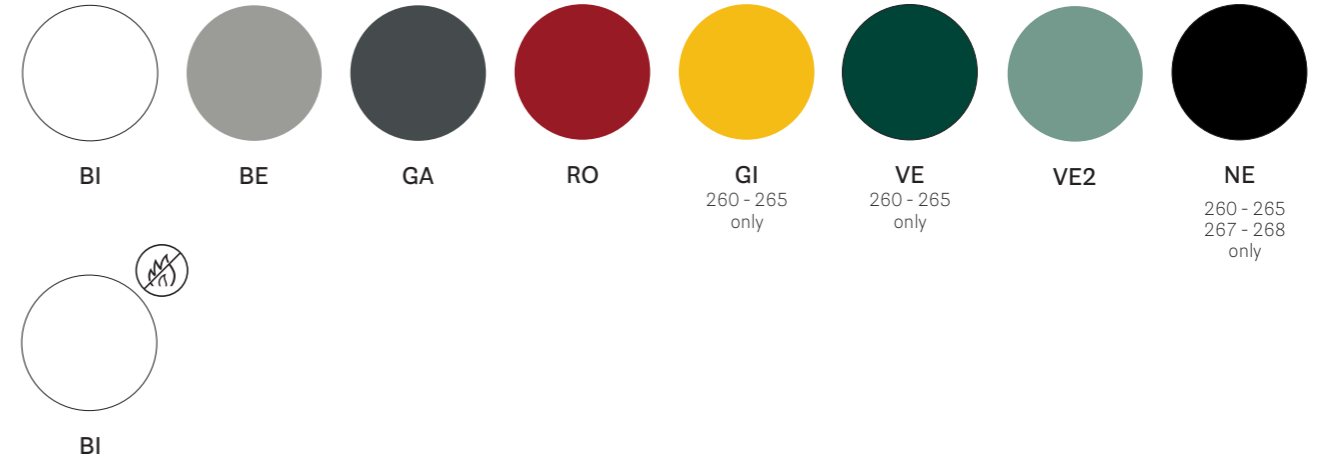

263

Polypropylene barstool

Seating / Sedute

FINISHES / FINITURE

polypropylene / polipropilene

AWARDS / PREMI

CERTIFICATES / CERTIFICAZIONI

Safety, strength and durability tests / Prove di sicurezza, resistenza e durata
EN 1728:2012+AC2013 — EN 16139:2013 level 2