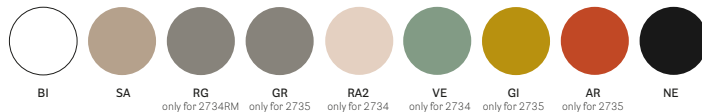

2730 BABILA

2735 BABILA P

2734 BABILA P XL

2734RM BABILA P XL

FINISHES / FINITURE