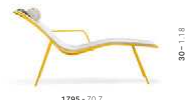

3654.7

Cushion for chaise longue
WIDTH: 575 - 22.6