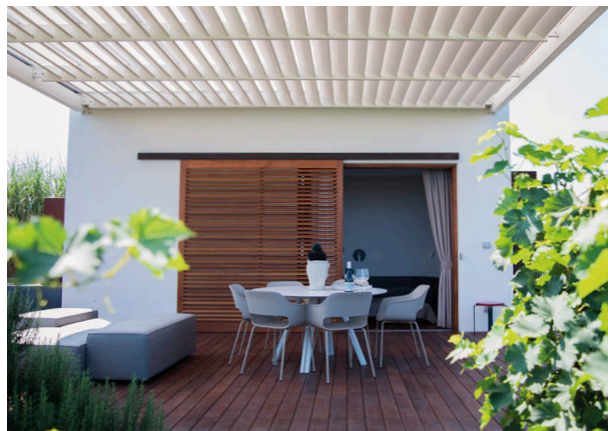

Project: Restaurant

Products: Babila armchair, ikon table,
Happy Apple lighting

Seating / Sedute

Tenuta di Castellaro

Lipari, Italy

Project: Wine resort

Products: Babila armchair,
Arki-Table

BABILA