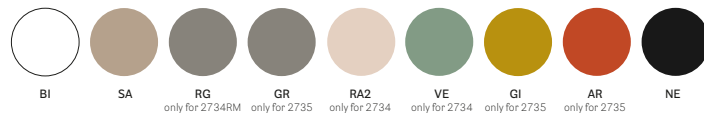

2730 BABILA

2735 BABILA P

2734 BABILA P XL

2734RM BABILA P XL

FINISHES / FINITURE